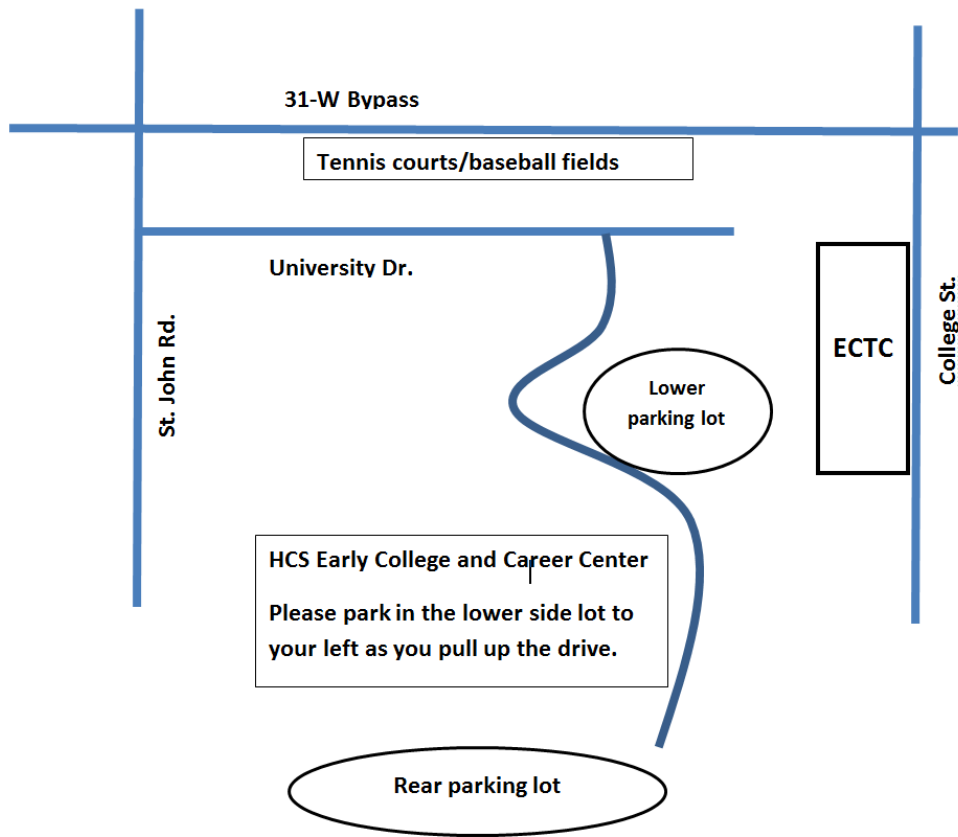

Refreshments

Free Materials

**Please RSVP to Terrie Burgan if
you plan to attend this event!**

TerrieD.Burgan@ky.gov

Sponsored by the following community partners:

WellCare ♦ Hardin County Extension Office ♦ Lincoln District Health Department ♦ Kentucky Moms MATR
Hardin County Schools Early Childhood Program ♦ Central Kentucky Community Action Council Head Start

Directions to HCS Early College & Career Center

From I65 South:

Take Exit 91 toward Elizabethtown. Keep left to take the ramp toward Owensboro/ Paducah. Merge onto Western Kentucky Pkwy West and then onto US-31W Bypass N/ Elizabethtown Bypass via Exit 136 toward Fort Knox. Travel 1.7 miles, turn left at second light onto B2 St. John Road – Rd #1357. Make a left turn almost immediately (about 100 yards) onto University Drive. Travel 350 yards and make a right at Early College and Career Center (directly across from the tennis courts that will be on the left).

From I65 north:

Take exit 91 toward Elizabethtown. Keep left at the fork, follow signs for US-31W Bypass/ Fort Knox. Keep right at the fork, follow signs for US-31W/Fort Knox and merge onto Western Kentucky Pkwy. Take exit 136 for US-31W Bypass N toward Ft Knox and merge onto Elizabethtown Bypass. Travel 1.7 miles, turn left at second light onto B2 St. John Road – Rd #1357. Make a left turn almost immediately (about 100 yards) onto University Drive. Travel 350 yards and make a right at Early College and Career Center (directly across from the tennis courts that will be on the left).